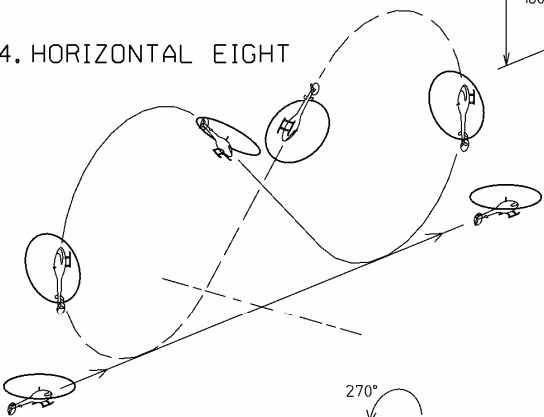

**FIGURE 5D-B F3C MANOEUVRE SCHEDULE B (2006-2007)**

1. HOURGLASS 1

2. CIRCLE WITH TWO 360° PIRQUETTES

3. RECTANGLE WITH 180° PIRQUETTES

4. HORIZONTAL EIGHT

5. FIGUR "M" WITH 180° STALL TURNS

6. COBRA ROLL WITH PUSHED FLIP

7. DUAL FLIP WITH HALF OUTSIDE LOOP

8. REVERSE SQUARE INSIDE LOOP

9. PULLUP WITH 360° INVERTED PIRQUETTE

10. AUTOROTATION WITH 180° PIRQUETTE