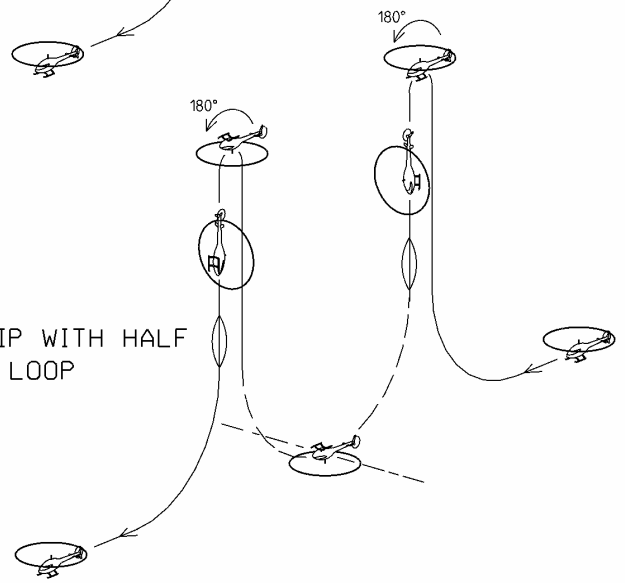

**FIGURE 5D-B F3C MANOEUVRE SCHEDULE B (2006-2007)**

1. HOURGLASS 1

2. CIRCLE WITH TWO 360° PIRQUETTES

3. RECTANGLE WITH 180° PIRQUETTES

4. HORIZONTAL EIGHT

5. FIGUR "M" WITH 180° STALL TURNS

6. COBRA ROLL WITH PUSHED FLIP

7. DUAL FLIP WITH HALF OUTSIDE LOOP

8. REVERSE SQUARE INSIDE LOOP

9. PULLUP WITH 360° INVERTED PIRQUETTE

10. AUTOROTATION WITH 180° PIRQUETTE