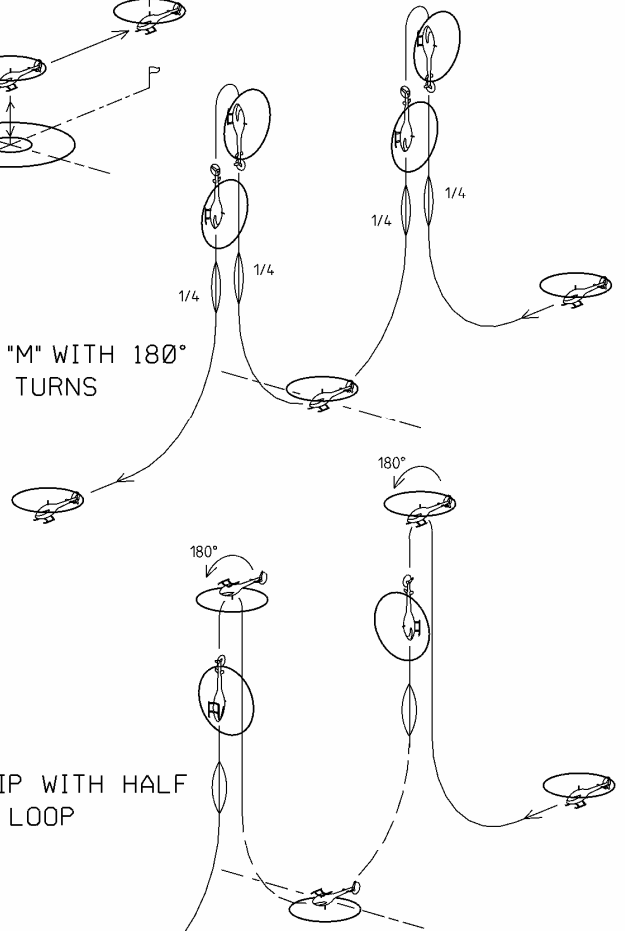

**FIGURE 5D-B F3C MANOEUVRE SCHEDULE B (2006-2007)**

1. HOURGLASS 1

2. CIRCLE WITH TWO 360° PIRQUETTES

3. RECTANGLE WITH 180° PIRQUETTES

4. HORIZONTAL EIGHT

5. FIGUR "M" WITH 180° STALL TURNS

6. COBRA ROLL WITH PUSHED FLIP

7. DUAL FLIP WITH HALF OUTSIDE LOOP

8. REVERSE SQUARE INSIDE LOOP

9. PULLUP WITH 360° INVERTED PIRQUETTE

10. AUTOROTATION WITH 180° PIRQUETTE