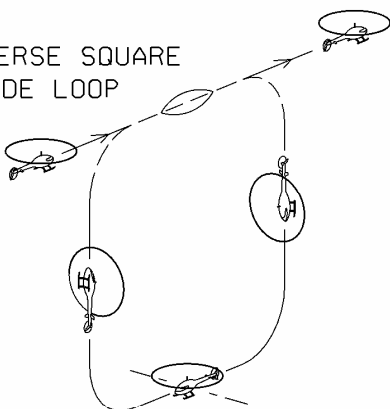

**FIGURE 5D-B F3C MANOEUVRE SCHEDULE B (2006-2007)**

1. HOURGLASS 1

2. CIRCLE WITH TWO 360° PIRQUETTES

3. RECTANGLE WITH 180° PIRQUETTES

4. HORIZONTAL EIGHT

5. FIGUR "M" WITH 180° STALL TURNS

6. COBRA ROLL WITH PUSHED FLIP

7. DUAL FLIP WITH HALF OUTSIDE LOOP

8. REVERSE SQUARE INSIDE LOOP

9. PULLUP WITH 360° INVERTED PIRQUETTE

10. AUTOROTATION WITH 180° PIRQUETTE