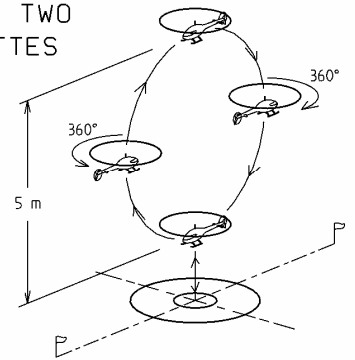

**FIGURE 5D-B F3C MANOEUVRE SCHEDULE B (2006-2007)**

1. HOURGLASS 1

2. CIRCLE WITH TWO 360° PIRQUETTES

3. RECTANGLE WITH 180° PIRQUETTES

4. HORIZONTAL EIGHT

5. FIGUR "M" WITH 180° STALL TURNS

6. COBRA ROLL WITH PUSHED FLIP

7. DUAL FLIP WITH HALF OUTSIDE LOOP

8. REVERSE SQUARE INSIDE LOOP

9. PULLUP WITH 360° INVERTED PIRQUETTE

10. AUTOROTATION WITH 180° PIRQUETTE