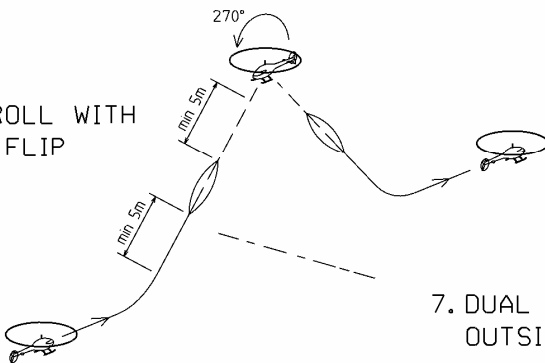

**FIGURE 5D-B F3C MANOEUVRE SCHEDULE B (2006-2007)**

1. HOURGLASS 1

2. CIRCLE WITH TWO 360° PIRQUETTES

3. RECTANGLE WITH 180° PIRQUETTES

4. HORIZONTAL EIGHT

5. FIGUR "M" WITH 180° STALL TURNS

6. COBRA ROLL WITH PUSHED FLIP

7. DUAL FLIP WITH HALF OUTSIDE LOOP

8. REVERSE SQUARE INSIDE LOOP

9. PULLUP WITH 360° INVERTED PIRQUETTE

10. AUTOROTATION WITH 180° PIRQUETTE