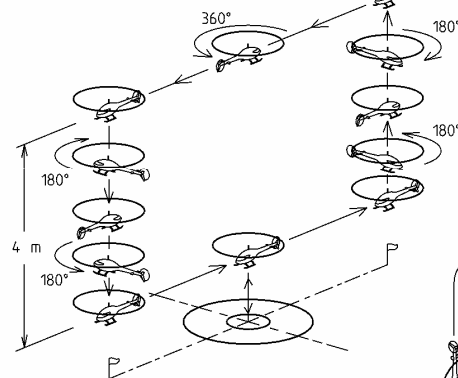

**FIGURE 5D-B F3C MANOEUVRE SCHEDULE B (2006-2007)**

1. HOURGLASS 1

2. CIRCLE WITH TWO 360° PIRQUETTES

3. RECTANGLE WITH 180° PIRQUETTES

4. HORIZONTAL EIGHT

5. FIGUR "M" WITH 180° STALL TURNS

6. COBRA ROLL WITH PUSHED FLIP

7. DUAL FLIP WITH HALF OUTSIDE LOOP

8. REVERSE SQUARE INSIDE LOOP

9. PULLUP WITH 360° INVERTED PIRQUETTE

10. AUTOROTATION WITH 180° PIRQUETTE